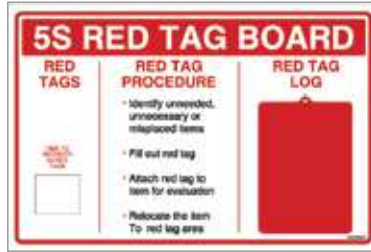

Rev_01112022

5S Signs

SIZE	ITEM #
12" x 18"	60-1900-1218-(+style)
12" x 24"	60-1900-1224-(+style)
18" x 24"	60-1900-1824-(+style)
24" x 18"	60-1900-2418-(+style)
24" x 24"	60-1900-2424-(+style)
24" x 36"	60-1900-2436-(+style)
36" x 24"	60-1900-3624-(+style)

24" x 36" - 5S780