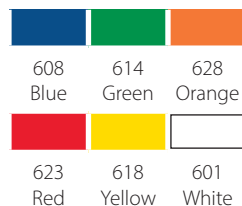

Visualize. Improve. Sustain.

visualworkplaceinc.com / (877) 523-4088

LabelTac® Pro X Supplies

LabelTac® Pro X Label

- 2.8 mil industrial vinyl

SIZE	ITEM #
1" x 150'	13-1829-1150- (+color code)
2" x 150'	13-1829-2150- (+color code)
3" x 150'	13-1829-3150- (+color code)
4" x 150'	13-1829-4150- (+color code)

LabelTac® Pro X Label Colors:

LabelTac® Pro X Reflective Vinyl

- 4.0 mil thickness

SIZE	ITEM #
1" x 75'	13-1826-1075- (+color code)
2" x 75'	13-1826-2075- (+color code)
3" x 75'	13-1826-3075- (+color code)
4" x 75'	13-1826-4075- (+color code)

LabelTac® Pro X Reflective Vinyl Colors:

LabelTac® Pro X Print Ribbon

- 984'/roll

SIZE	ITEM #
4.33" x 984'	13-1822-0984- (+ color code)

LabelTac® Pro X Print Ribbon Colors:

LabelTac® Pro X Magnetic Rolls

- 25'/roll

SIZE	ITEM #
1" x 25'	13-1827-1025- (+color code)
2" x 25'	13-1847-2025- (+color code)
3" x 25'	13-1847-3025- (+color code)
4" x 25'	13-1847-4025- (+color code)

LabelTac® Pro X Magnetic Rolls Colors:

LabelTac® Pro X Glow Vinyl