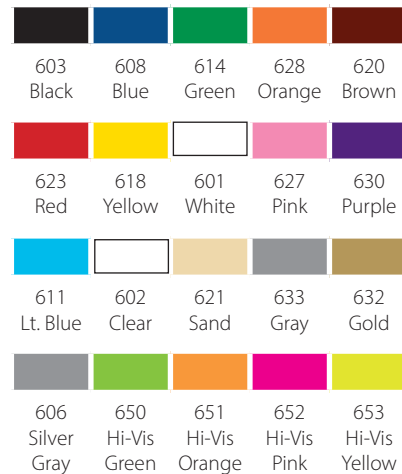

Visualize. Improve. Sustain.

visualworkplaceinc.com / (877) 523-4088

LabelTac® Pro X Supplies

LabelTac® Pro X Label

- 2.8 mil industrial vinyl

SIZE	ITEM #
1" x 150'	13-1829-1150- (+color code)
2" x 150'	13-1829-2150- (+color code)
3" x 150'	13-1829-3150- (+color code)
4" x 150'	13-1829-4150- (+color code)

LabelTac® Pro X Label Colors:

LabelTac® Pro X Reflective Vinyl

- 4.0 mil thickness

SIZE	ITEM #
1" x 75'	13-1826-1075- (+color code)
2" x 75'	13-1826-2075- (+color code)
3" x 75'	13-1826-3075- (+color code)
4" x 75'	13-1826-4075- (+color code)

LabelTac® Pro X Reflective Vinyl Colors:

LabelTac® Pro X Print Ribbon

- 984'/roll

SIZE	ITEM #
4.33" x 984'	13-1822-0984- (+ color code)

LabelTac® Pro X Print Ribbon Colors:

LabelTac® Pro X Magnetic Rolls

- 25'/roll

SIZE	ITEM #
1" x 25'	13-1827-1025- (+color code)
2" x 25'	13-1847-2025- (+color code)
3" x 25'	13-1847-3025- (+color code)
4" x 25'	13-1847-4025- (+color code)

LabelTac® Pro X Magnetic Rolls Colors:

LabelTac® Pro X Glow Vinyl