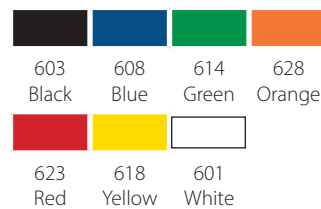

Visualize. Improve. Sustain.

visualworkplaceinc.com / (877) 523-4088

LabelTac® Pro X Supplies

LabelTac® Pro X Label

- 2.8 mil industrial vinyl

SIZE	ITEM #
1" x 150'	13-1829-1150- (+color code)
2" x 150'	13-1829-2150- (+color code)
3" x 150'	13-1829-3150- (+color code)
4" x 150'	13-1829-4150- (+color code)

LabelTac® Pro X Label Colors:

LabelTac® Pro X Reflective Vinyl

- 4.0 mil thickness

SIZE	ITEM #
1" x 75'	13-1826-1075- (+color code)
2" x 75'	13-1826-2075- (+color code)
3" x 75'	13-1826-3075- (+color code)
4" x 75'	13-1826-4075- (+color code)

LabelTac® Pro X Reflective Vinyl Colors:

LabelTac® Pro X Print Ribbon

- 984'/roll

SIZE	ITEM #
4.33" x 984'	13-1822-0984- (+ color code)

LabelTac® Pro X Print Ribbon Colors:

LabelTac® Pro X Magnetic Rolls

- 25'/roll

SIZE	ITEM #
1" x 25'	13-1827-1025- (+color code)
2" x 25'	13-1847-2025- (+color code)
3" x 25'	13-1847-3025- (+color code)
4" x 25'	13-1847-4025- (+color code)

LabelTac® Pro X Magnetic Rolls Colors:

LabelTac® Pro X Glow Vinyl