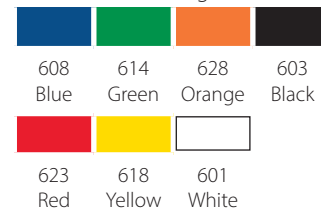

Visualize. Improve. Sustain.

visualworkplaceinc.com / (877) 523-4088

LabelTac® Pro X Supplies

LabelTac® Pro X Label

- 2.8 mil industrial vinyl

SIZE	ITEM #
1" x 150'	13-1829-1150- (+color code)
2" x 150'	13-1829-2150- (+color code)
3" x 150'	13-1829-3150- (+color code)
4" x 150'	13-1829-4150- (+color code)

LabelTac® Pro X Label Colors:

LabelTac® Pro X Reflective Vinyl

- 4.0 mil thickness

SIZE	ITEM #
1" x 75'	13-1826-1075- (+color code)
2" x 75'	13-1826-2075- (+color code)
3" x 75'	13-1826-3075- (+color code)
4" x 75'	13-1826-4075- (+color code)

LabelTac® Pro X Reflective Vinyl Colors:

LabelTac® Pro X Print Ribbon

- 984'/roll

SIZE	ITEM #
4.33" x 984'	13-1822-0984- (+ color code)

LabelTac® Pro X Print Ribbon Colors:

LabelTac® Pro X Magnetic Rolls

- 25'/roll

SIZE	ITEM #
1" x 25'	13-1827-1025- (+color code)
2" x 25'	13-1847-2025- (+color code)
3" x 25'	13-1847-3025- (+color code)
4" x 25'	13-1847-4025- (+color code)

LabelTac® Pro X Magnetic Rolls Colors:

LabelTac® Pro X Glow Vinyl