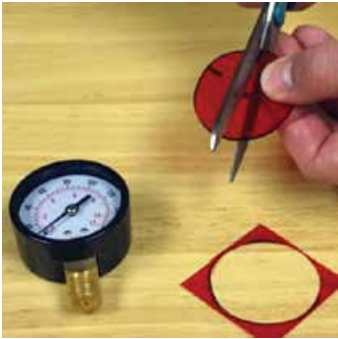

Gauge-Mark

Cost-Effective Solution

Gauge-Mark is available in 3 colors: Red, Green & Yellow

Ideal for quickly identifying gauge and inspection parameters to increase productivity and quality control. Easily hand cut or cut using the Visual Sign Shop®.

Many options to choose from!

Size	Item Number
16" x 12" Sheet	20-1608-1216- (+ color code)
16" x 10' Roll	20-1608-1610- (+ color code)
1" Precut Circles, 30 pcs.	20-1608-001- (+ color code)
1-1/2" Precut Circles, 15 pcs.	20-1608-015- (+ color code)
2" Precut Circles, 18 pcs.	20-1608-002- (+ color code)
2-1/2" Precut Circles, 15 pcs.	20-1608-025- (+ color code)
3" Precut Circles, 8 pcs.	20-1608-003- (+ color code)
3-1/2" Precut Circles, 6 pcs.	20-1608-035- (+ color code)
4" Precut Circles, 6 pcs.	20-1608-004- (+ color code)
4-1/2" Precut Circles, 3 pcs.	20-1608-045- (+ color code)
5" Precut Circles, 2 pcs.	20-1608-005- (+ color code)
5-1/2" Precut Circles, 2 pcs.	20-1608-055- (+ color code)
6" Precut Circles, 2 pcs.	20-1608-005- (+ color code)

Easy Application

1. Cut

Let us help you with your project today!

Our goal is to make your experience extraordinary. Our mission is to provide you with the highest quality products, services and expertise that will keep you coming back!

Visit our website for more products to increase productivity.

Visualize. Improve. Sustain.

visualworkplaceinc.com / (877) 523-4088