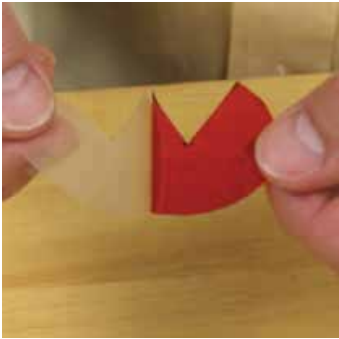

Gauge-Mark

Cost-Effective Solution

Gauge-Mark is available in 3 colors: Red, Green & Yellow

Ideal for quickly identifying gauge and inspection parameters to increase productivity and quality control. Easily hand cut or cut using the Visual Sign Shop®.

Many options to choose from!

Size	Item Number
16" x 12" Sheet	20-1608-1216- (+ color code)
16" x 10' Roll	20-1608-1610- (+ color code)
1" Precut Circles, 30 pcs.	20-1608-001- (+ color code)
1-1/2" Precut Circles, 15 pcs.	20-1608-015- (+ color code)
2" Precut Circles, 18 pcs.	20-1608-002- (+ color code)
2-1/2" Precut Circles, 15 pcs.	20-1608-025- (+ color code)
3" Precut Circles, 8 pcs.	20-1608-003- (+ color code)
3-1/2" Precut Circles, 6 pcs.	20-1608-035- (+ color code)
4" Precut Circles, 6 pcs.	20-1608-004- (+ color code)
4-1/2" Precut Circles, 3 pcs.	20-1608-045- (+ color code)
5" Precut Circles, 2 pcs.	20-1608-005- (+ color code)
5-1/2" Precut Circles, 2 pcs.	20-1608-055- (+ color code)
6" Precut Circles, 2 pcs.	20-1608-005- (+ color code)

Easy Application

2. Peel

Let us help you with your project today!

Our goal is to make your experience extraordinary. Our mission is to provide you with the highest quality products, services and expertise that will keep you coming back!

Visit our website for more products to increase productivity.

Visualize. Improve. Sustain.

visualworkplaceinc.com / (877) 523-4088