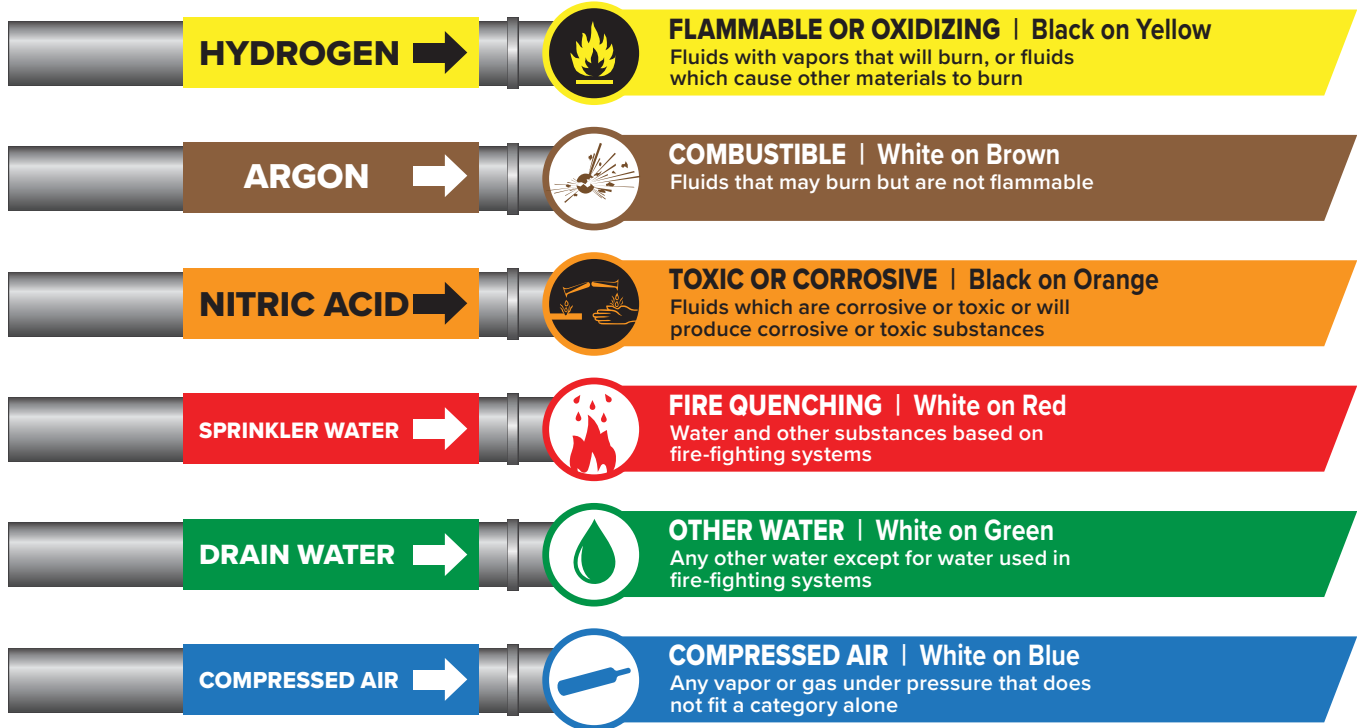

Innovative Products That Deliver

Continuous Improvement

Cost Saving Solutions

Sustainability

Pipe Markers

Many commercial and industrial workplaces are a maze of pipes that carry liquids and gases throughout a facility. Pipe Markers clearly identify contents in the piping system to ensure a safe work environment for employees, maintenance workers and emergency responders. Durable, long-lasting Pipe Markers are style coded to communicate pipe content, important hazard information and directional flow.

Stick-On Pipe Markers

Label the piping system with self-adhesive Stick-On Pipe Markers to identify and communicate pipe content and important hazard information. Sold in packs of 10, installation is simple and quick with peel and stick positioning. Promote a safe work environment for routine maintenance and emergency response by combining Stick-On Pipe Markers with Pipe Marker Arrows to indicate directional flow. Fully customizable for specific needs.

Pipe Markers

Customize to fit specific needs!

No minimum order quantities. Available in multiple sizes.

Stick-On Pipe Marker Arrows

To comply with ANSI and ASME standards, combine Stick-On Pipe Markers with Pipe Marker Arrows to indicate directional flow of pipe contents. Sold in 100 foot rolls with 1", 2" and 4" widths. Peel and stick Pipe Marker Arrows are installed quickly and easily and can be customized with different color combinations.

Visit the website for a complete list of Pipe Marker products.

Style Code Standards

CONTENTS OF THE PIPE (examples)

ASME COLORS

Pipe & Valve Standards

Visualize. Improve. Sustain.

visualworkplaceinc.com / (877) 523-4088