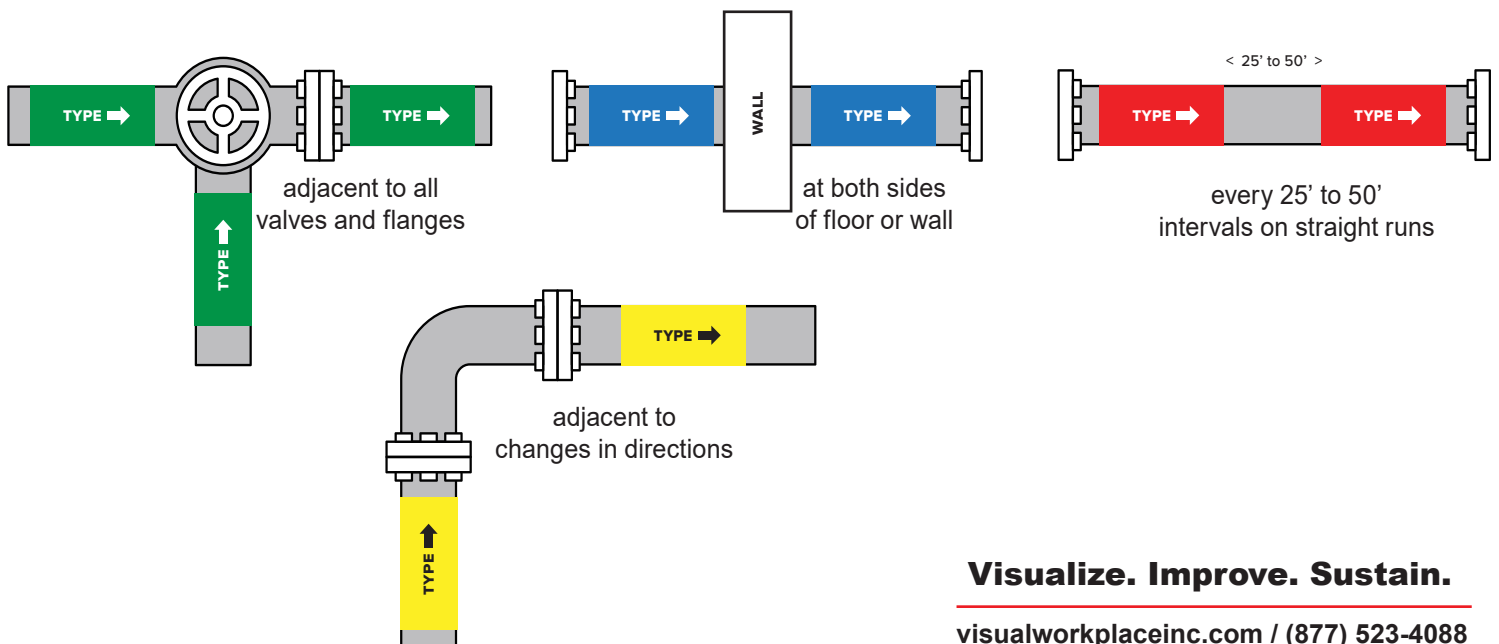

Pipe & Valve Standards

Visualize. Improve. Sustain.

visualworkplaceinc.com / (877) 523-4088